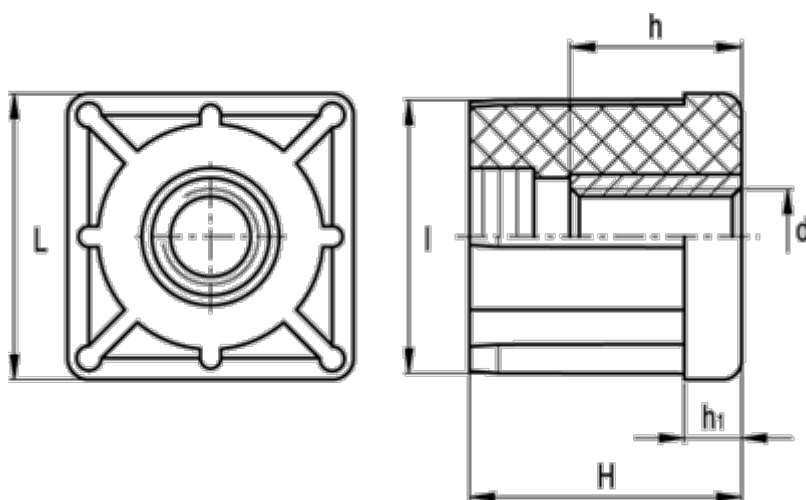

Data Sheet

Article number: 2310320021

Description: E+G Square end-cap
NDX.Q-25x1.5-M8

Measures

d	= M8	Tube wall thickness = 1.5
h	= 10	Weight (g) = 20
H	= 26	
h1	= 6	
Internal tube size	= 22.0	
l	= 22.0	
L	= 25	
Outer tube size	= 25	